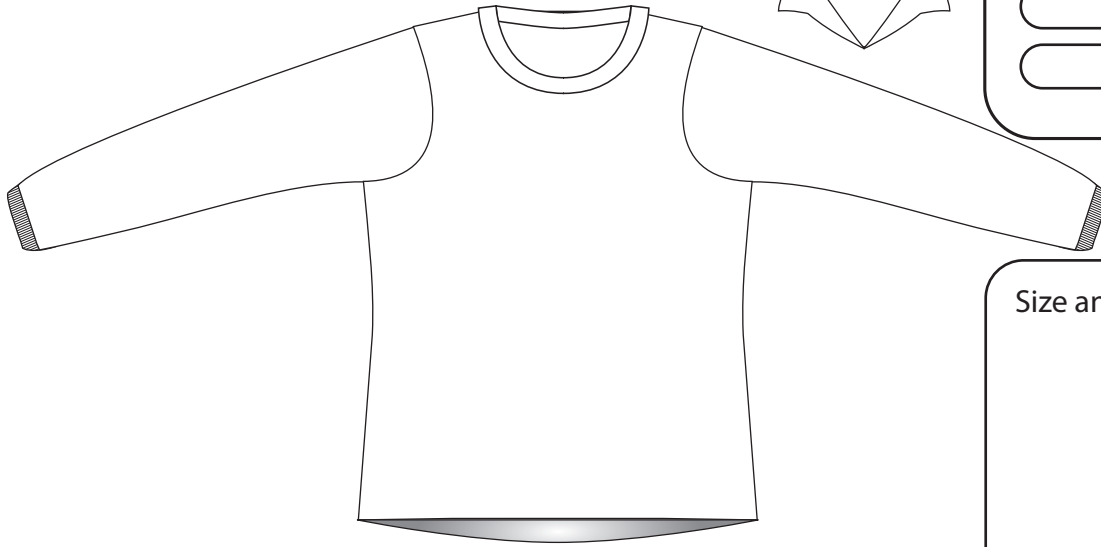

MATERIAL:

Customer Logos:

Numbers Font :

Size and Number/Name

Scale of the shirt 1:1000 , Size M

*Sponsors without given color references will be made approximately like Design !

NAME :

RANGE:
SMU