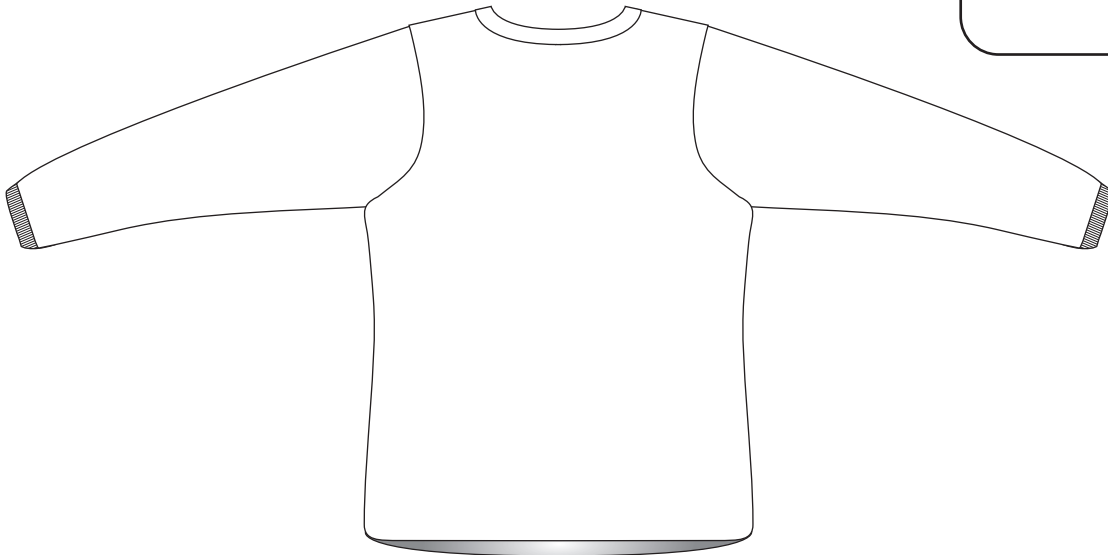

MATERIAL:

Customer Logos:

Numbers Font :

Size and Number/Name

Scale of the shirt 1:1000 , Size M

*Sponsors without given color references will be made approximately like Design !

NAME :

RANGE:
SMU