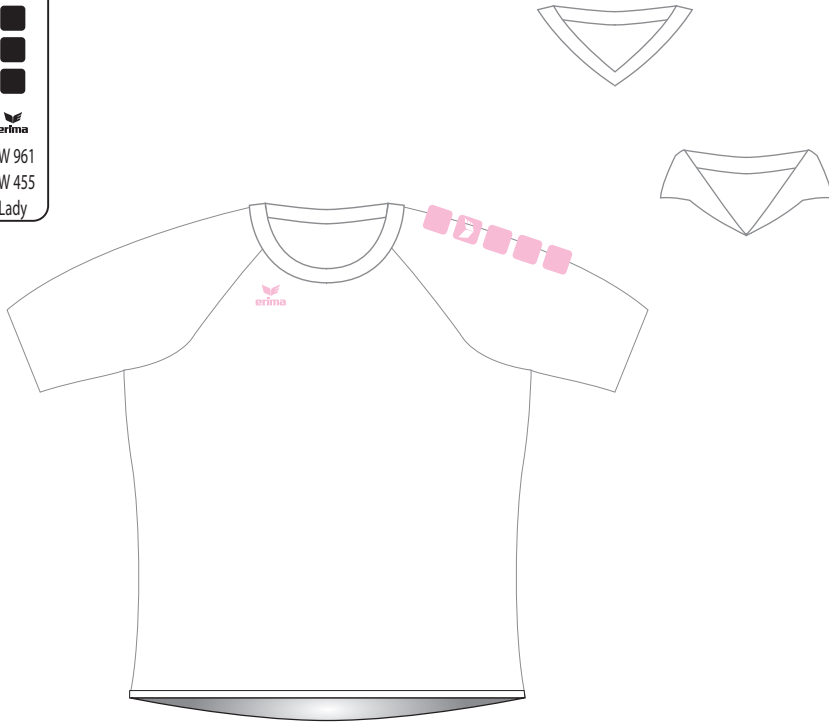

NAME :

RANGE:
SMU

CONTACT PERSON:
NAME

DATE:
00.00.00

AW 961
AW 455
Lady